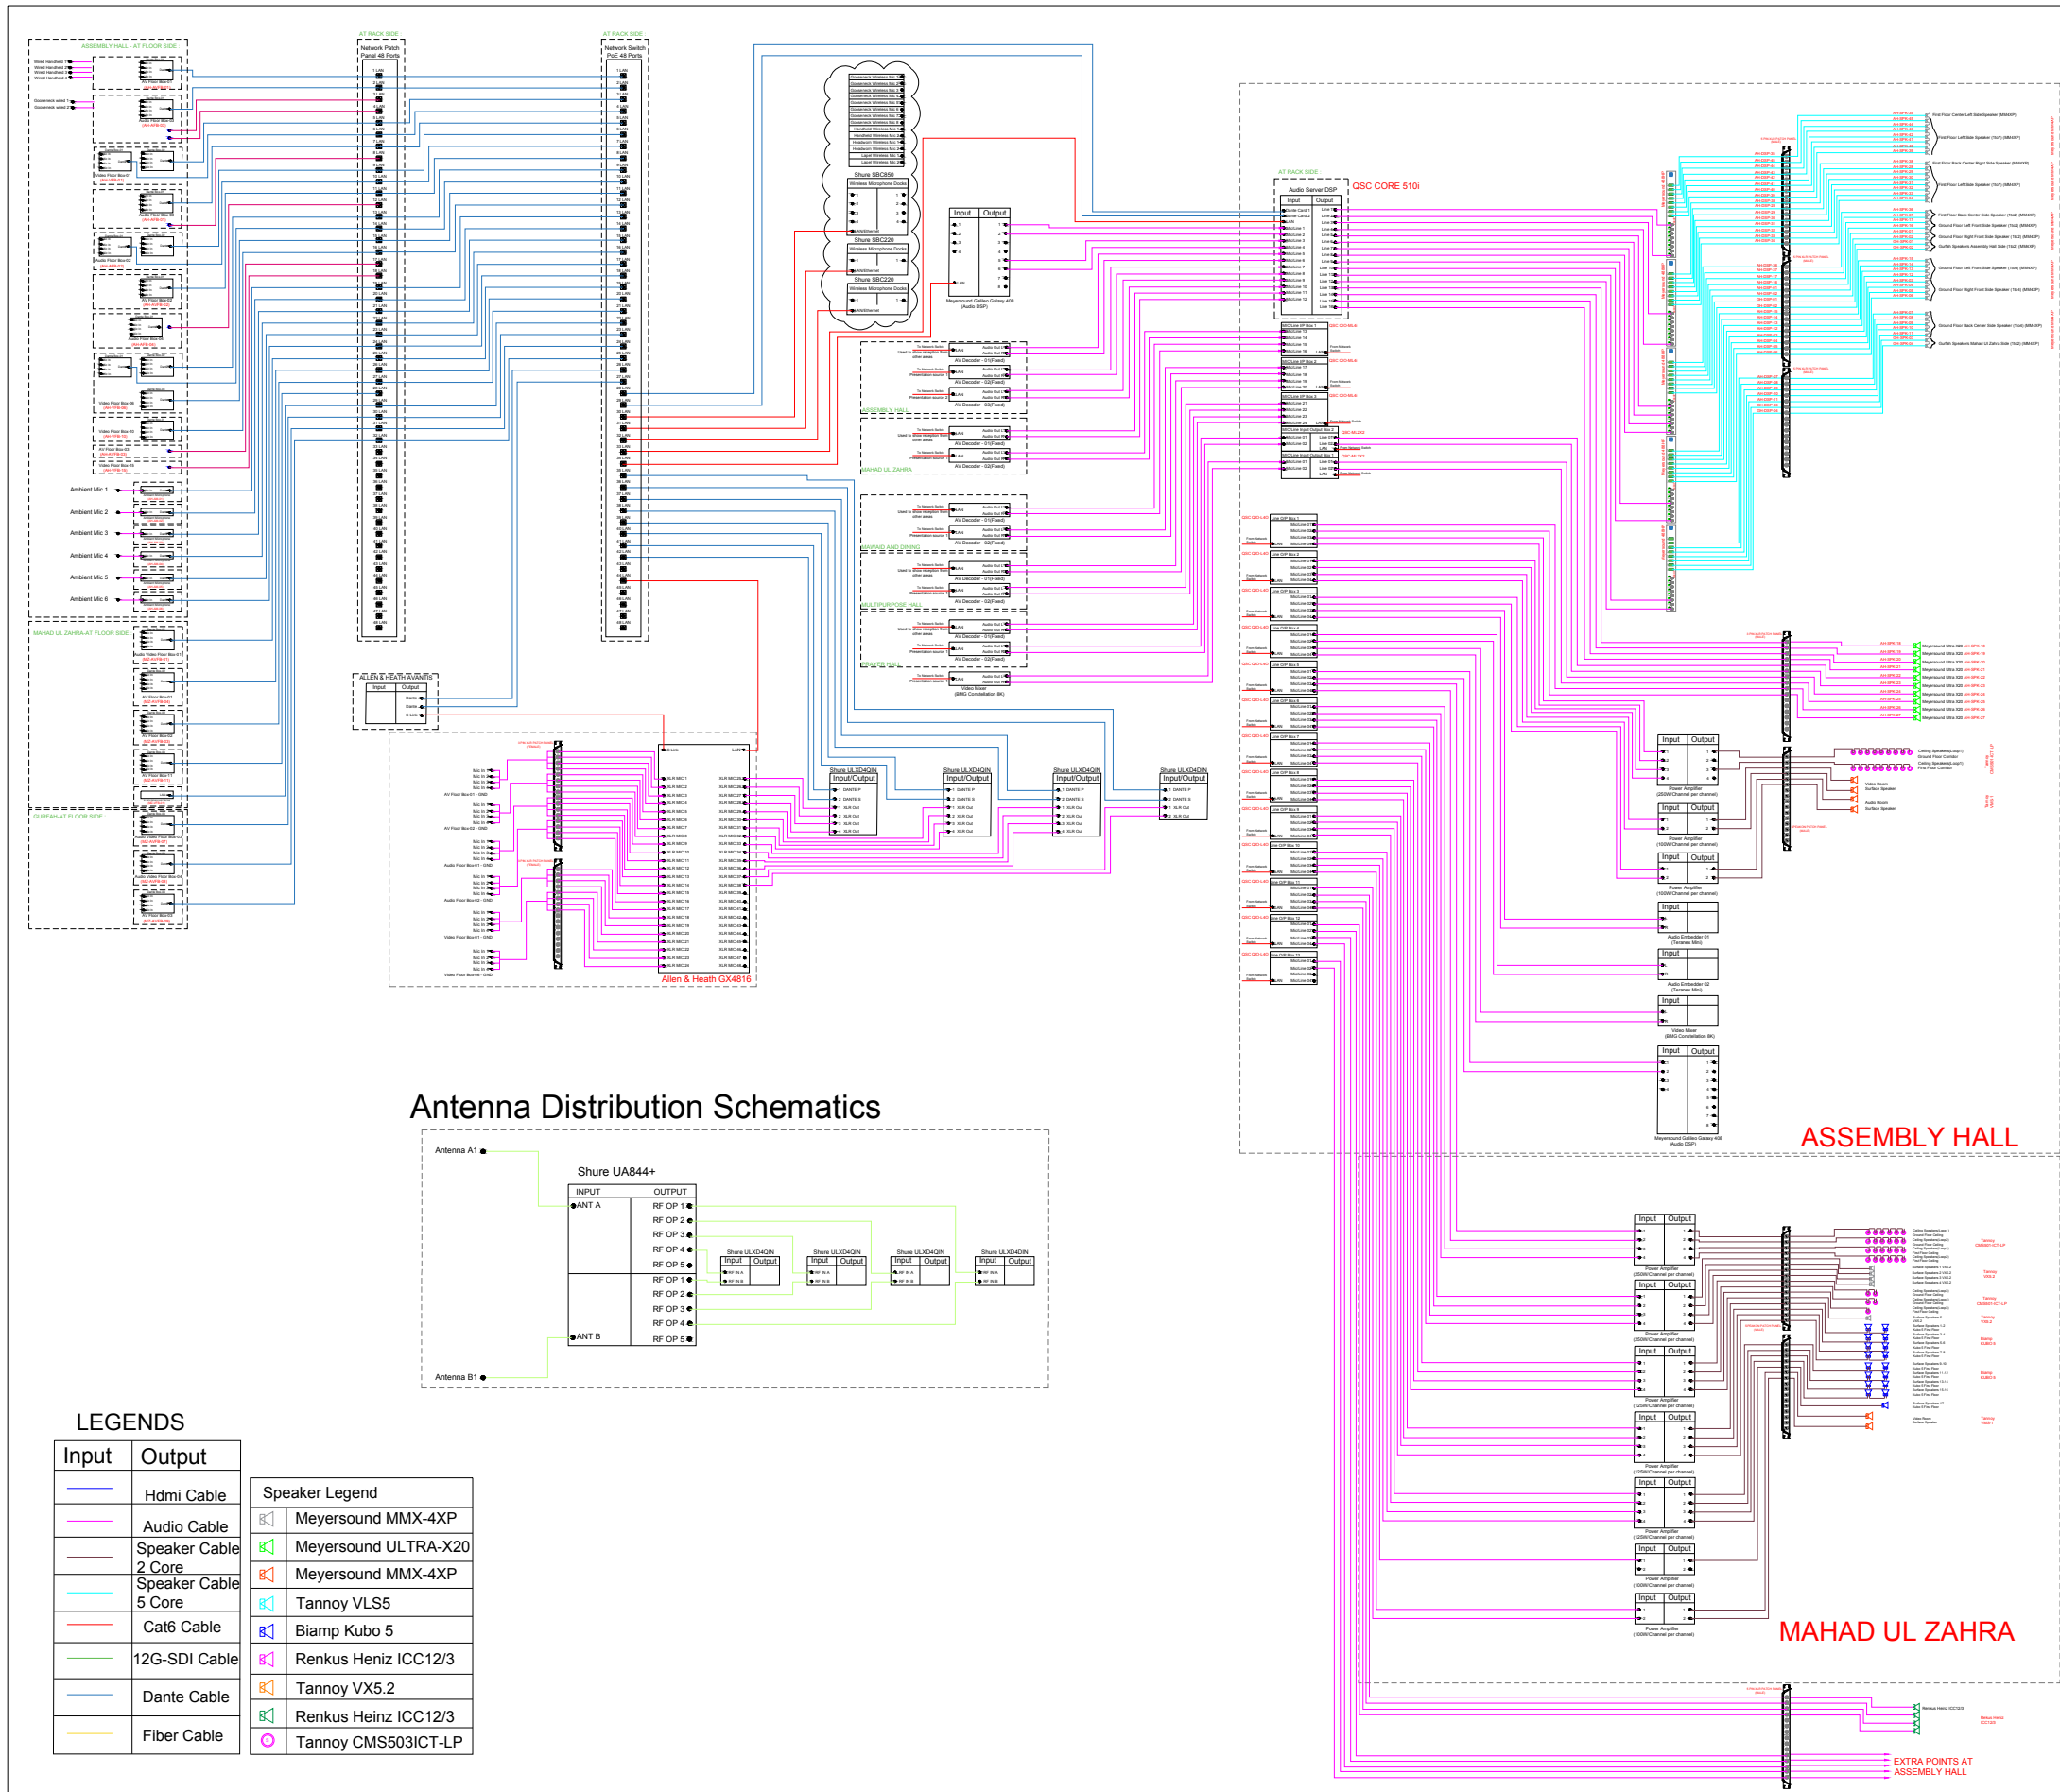

# ASSEMBLY HALL & MAHAD UL ZAHRA AUDIO SCHEMATICS

## LEGENDS

Input	Output	Speaker Legend
	Hdmi Cable	Meyersound MMX-4XP
	Audio Cable	Meyersound ULTRA-X20
	Speaker Cable	Meyersound MMX-4XP
	2 Core	Tannoy VLS5
	5 Core	Biamp Kubo 5
	Cat6 Cable	Renkus Heinz ICC12/3
	12G-SDI Cable	Tannoy VX5.2
	Dante Cable	Renkus Heinz ICC12/3
	Fiber Cable	Tannoy CMS503ICT-LP

## Antenna Distribution Schematics

ASSEMBLY HALL

MAHAD UL ZAHRA

EXTRA POINTS AT ASSEMBLY HALL