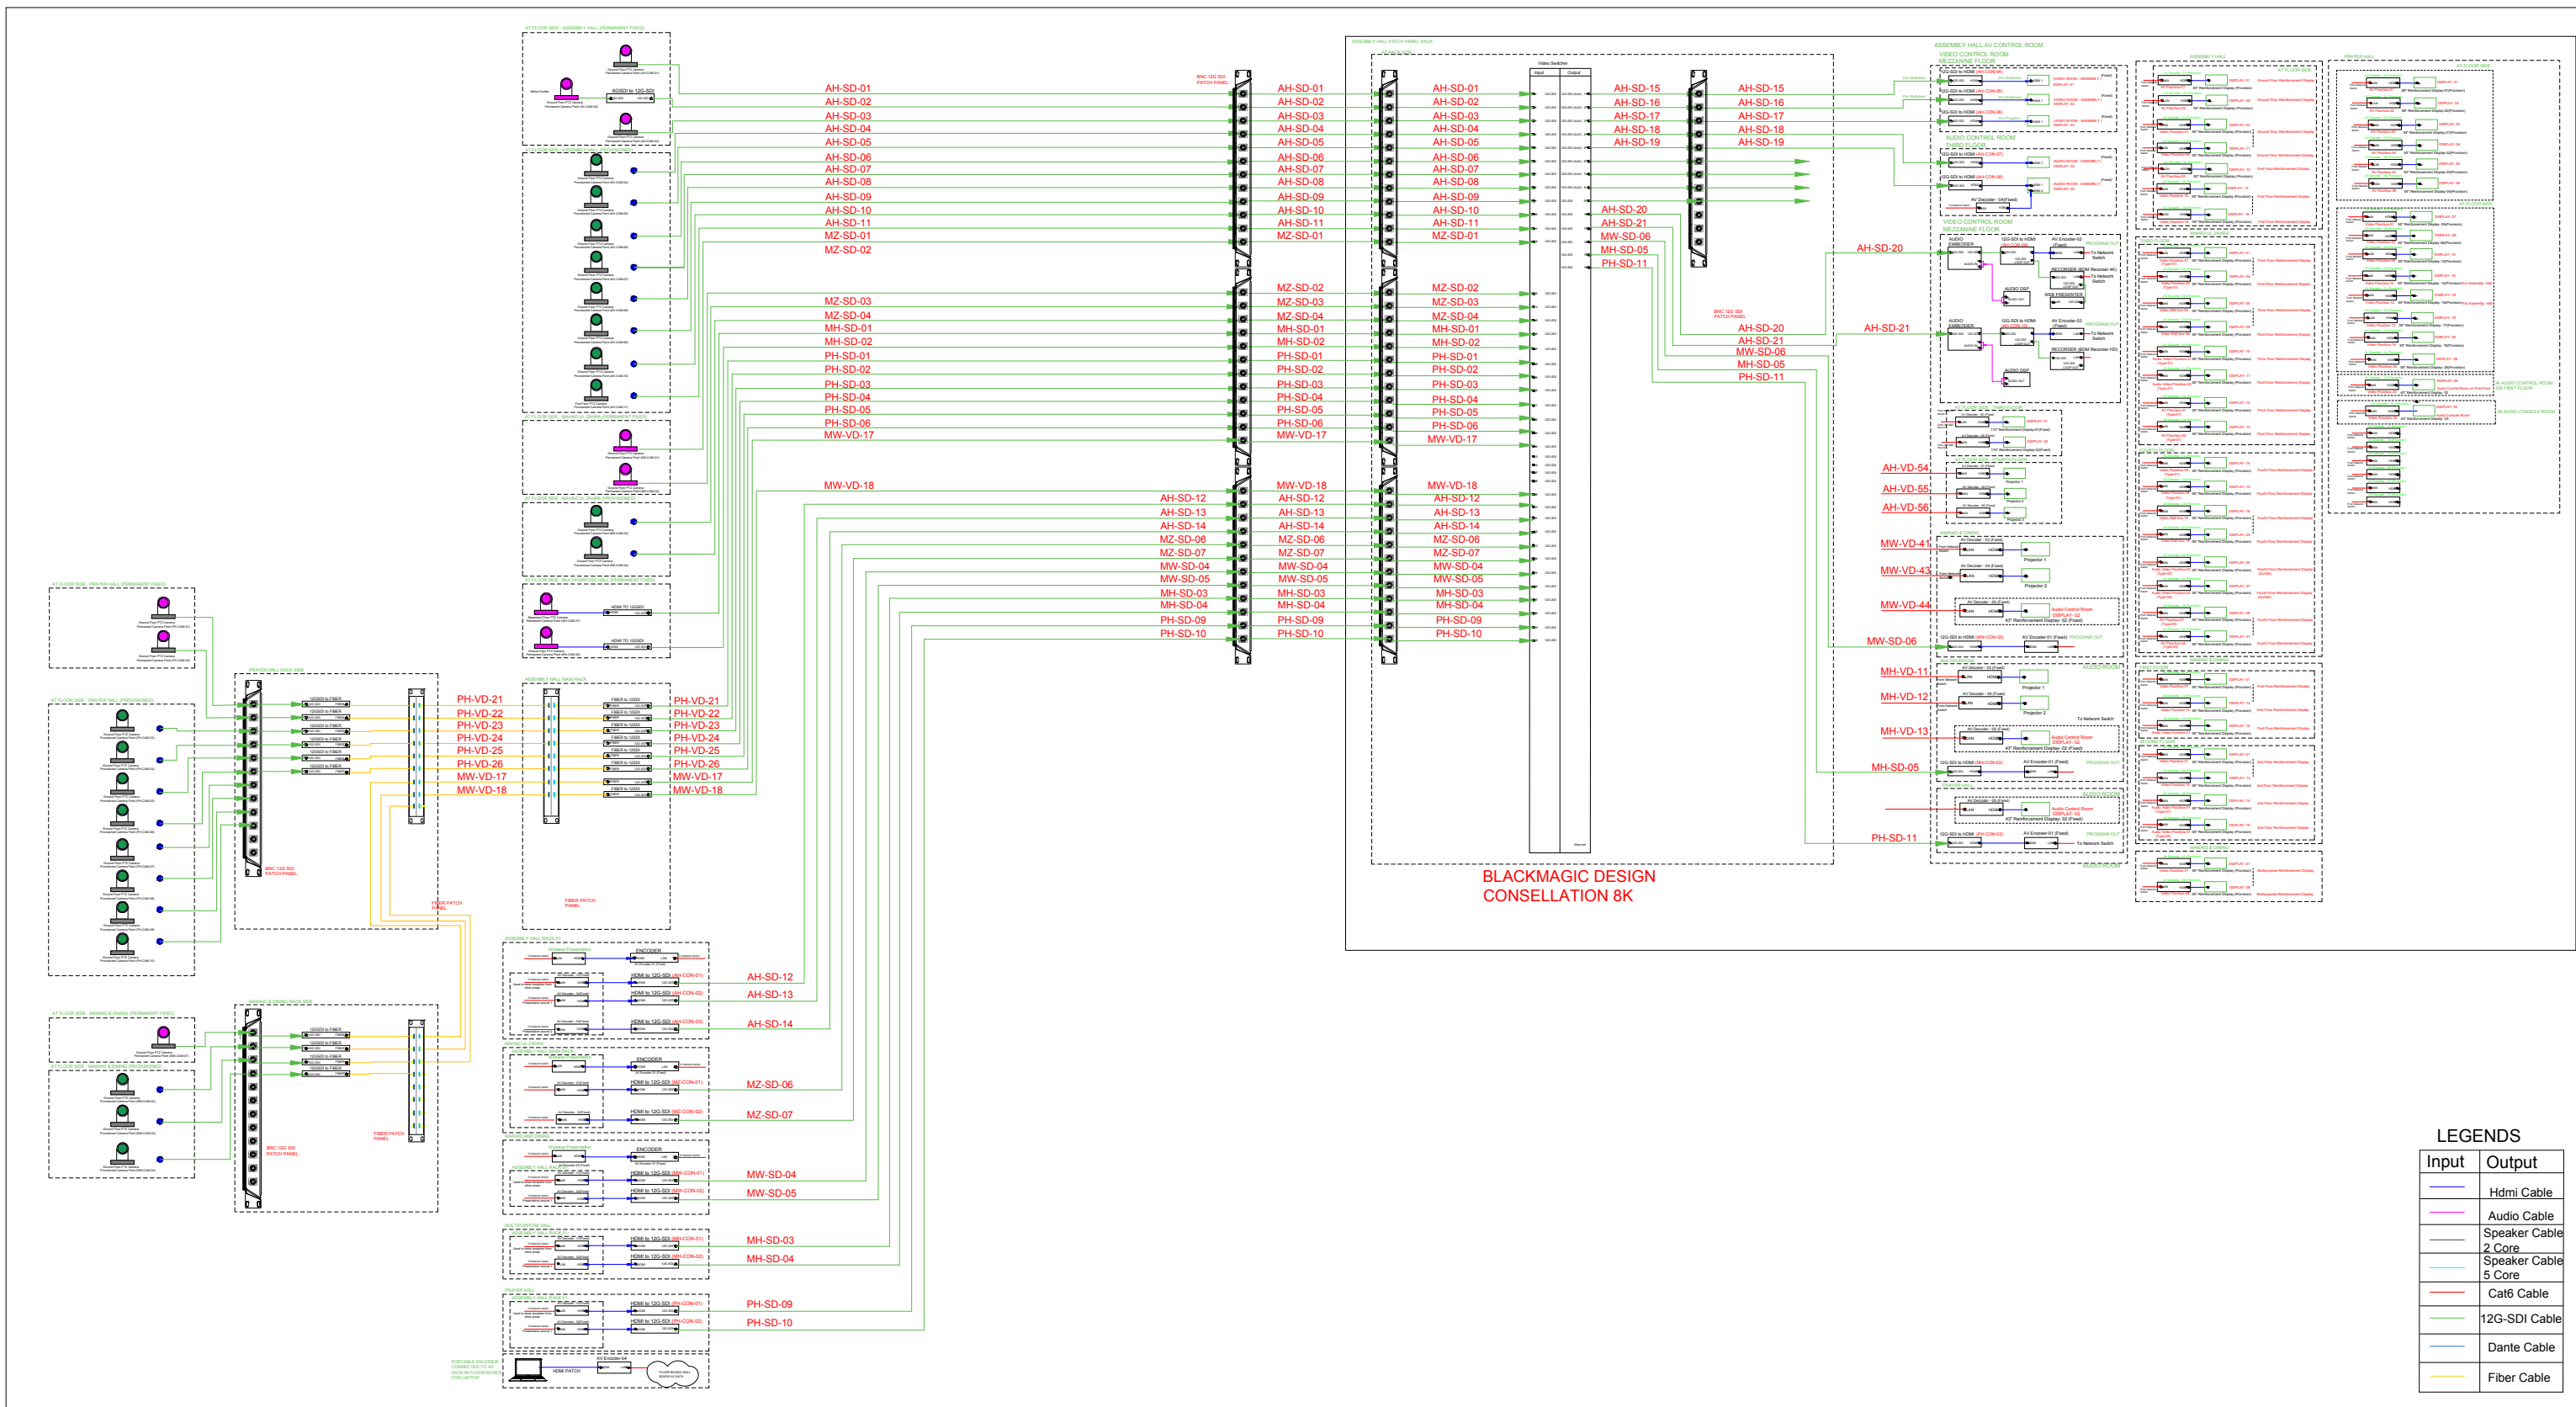

ASSEMBLY HALL VIDEO SCHEMATICS FOR ALL AREAS

LEGENDS

Input	Output
	Hdmi Cable
	Audio Cable
	Speaker Cable 2 Core
	Speaker Cable 5 Core
	Cat6 Cable
	12G-SDI Cable
	Dante Cable
	Fiber Cable