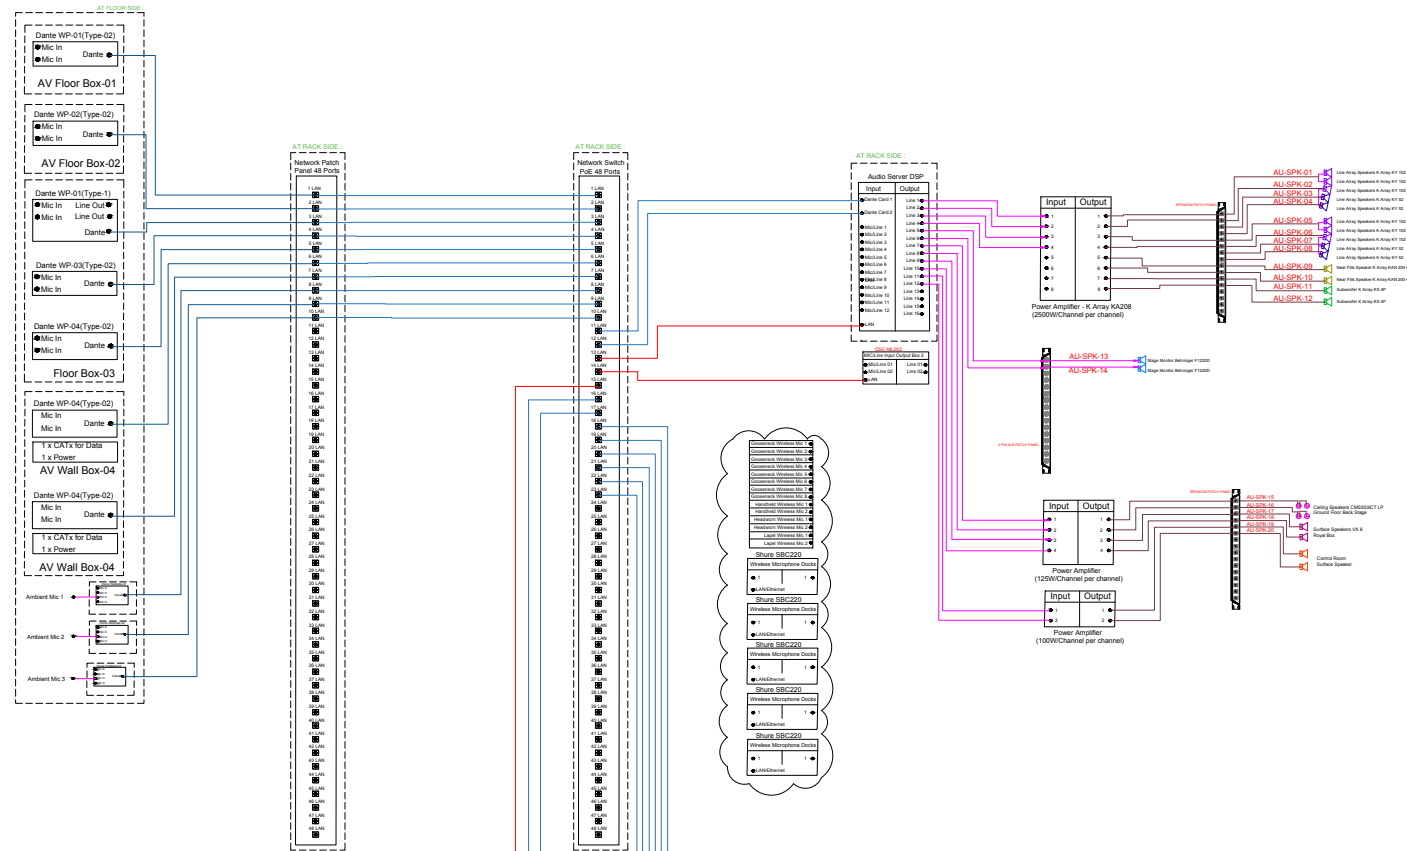

AUDIO SCHEMATIC - AUDITORIUM

ANTENNA DISTRIBUTION SCHEMATICS

Allen & Heath SQ-6

LEGENDS

Input	Output	Speaker Legend
	Hdmi Cable	K ARRAY KY102
	Audio Cable	K ARRAY KY52
	Speaker Cable 2 Core	K ARRAY KAN 200+8
	Speaker Cable 5 Core	K ARRAY KS 4P
	Cat6 Cable	BEHRINGER F1220D
	12G-SDI Cable	TANNROY VX 6
	Dante Cable	TANNROY VX5.2
	Fiber Cable	TANNROY CMS503ICT-LP