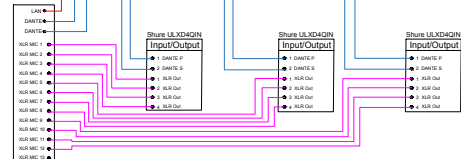

AUDIO SCHEMATIC - AUDITORIUM

ANTENNA DISTRIBUTION SCHEMATICS

Allen & Heath SQ-6

LEGENDS

Input	Output	Speaker Legend
	Hdmi Cable	K ARRAY KY102
	Audio Cable	K ARRAY KY52
	Speaker Cable 2 Core	K ARRAY KAN 200+8
	Speaker Cable 5 Core	K ARRAY KS 4P
	Cat6 Cable	BEHRINGER F1220D
	12G-SDI Cable	TANNROY VX 6
	Dante Cable	TANNROY VX5.2
	Fiber Cable	TANNROY CMS503ICT-LP