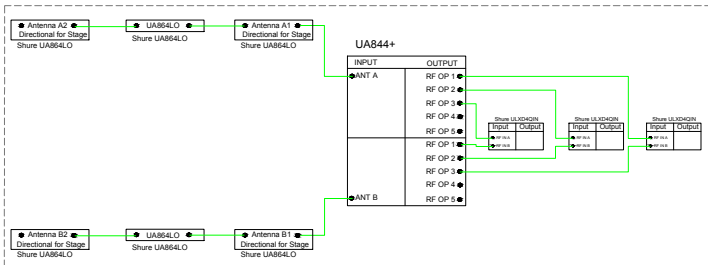

AUDIO SCHEMATIC - AUDITORIUM

ANTENNA DISTRIBUTION SCHEMATICS

Allen & Heath SQ-6

LEGENDS

Input	Output	Speaker Legend
	Hdmi Cable	K ARRAY KY102
	Audio Cable	K ARRAY KY52
	Speaker Cable 2 Core	K ARRAY KAN 200+8
	Speaker Cable 5 Core	K ARRAY KS 4P
	Cat6 Cable	BEHRINGER F1220D
	12G-SDI Cable	TANNROY VX 6
	Dante Cable	TANNROY VX5.2
	Fiber Cable	TANNROY CMS503ICT-LP